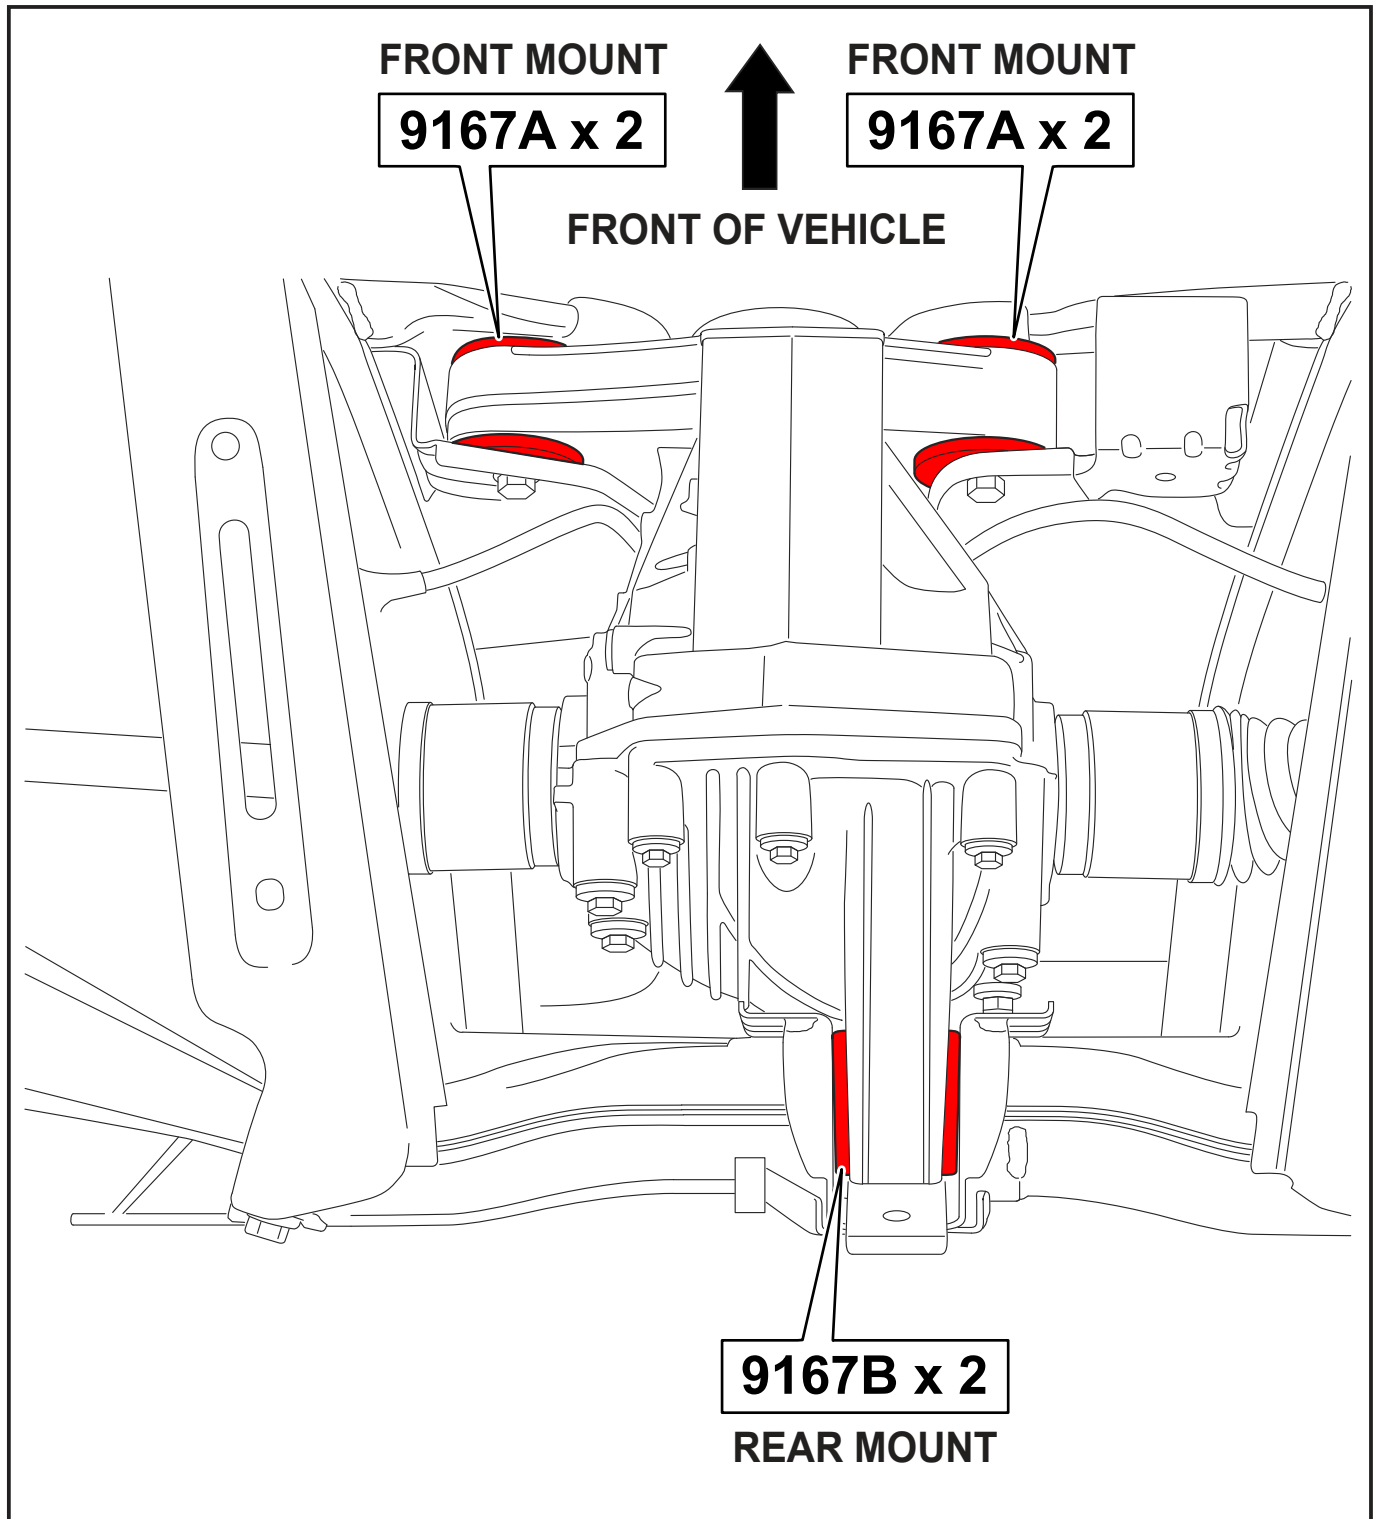

## Rear Differential - Front & Rear Bush Kit

Z 5036

Suits: Holden Commodore VE 08/06 on, Pontiac G8 08/06 on

*(Always refer to the current catalogue for complete application listings)*

**N.B:** This installation guide should be used in conjunction with the workshop manual.  
All fastener torque settings should be adhered to.